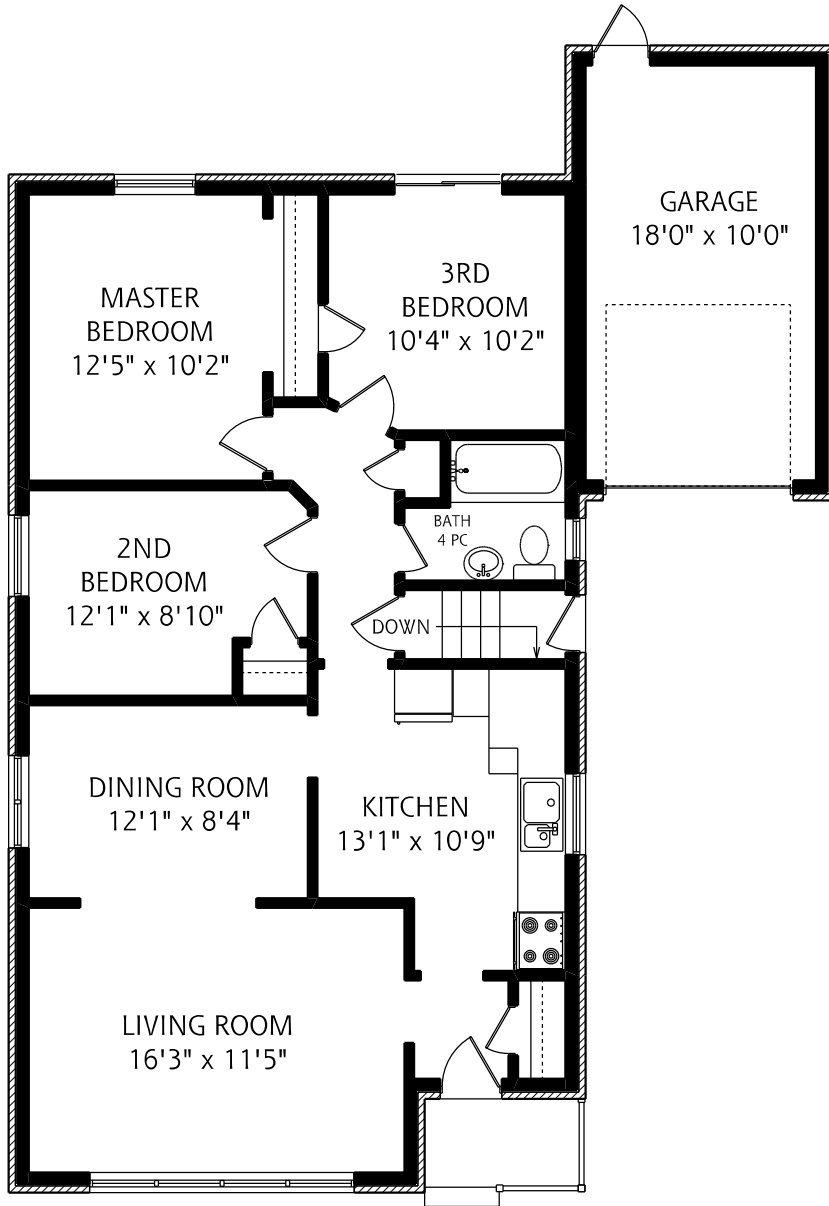

# 274 DUNVIEW AVENUE

MAIN FLOOR  
1,080 SQUARE FEET

LOWER LEVEL  
1,110 SQUARE FEET

ALL MEASUREMENTS SHOULD BE CONSIDERED APPROXIMATE