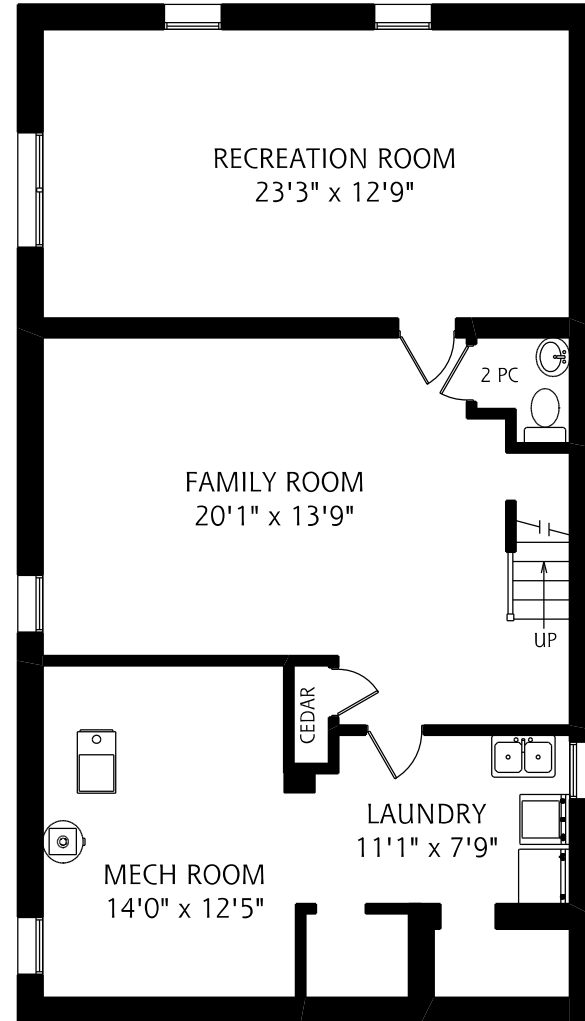

# 274 DUNVIEW AVENUE

MAIN FLOOR  
1,080 SQUARE FEET

LOWER LEVEL  
1,110 SQUARE FEET

ALL MEASUREMENTS SHOULD BE CONSIDERED APPROXIMATE